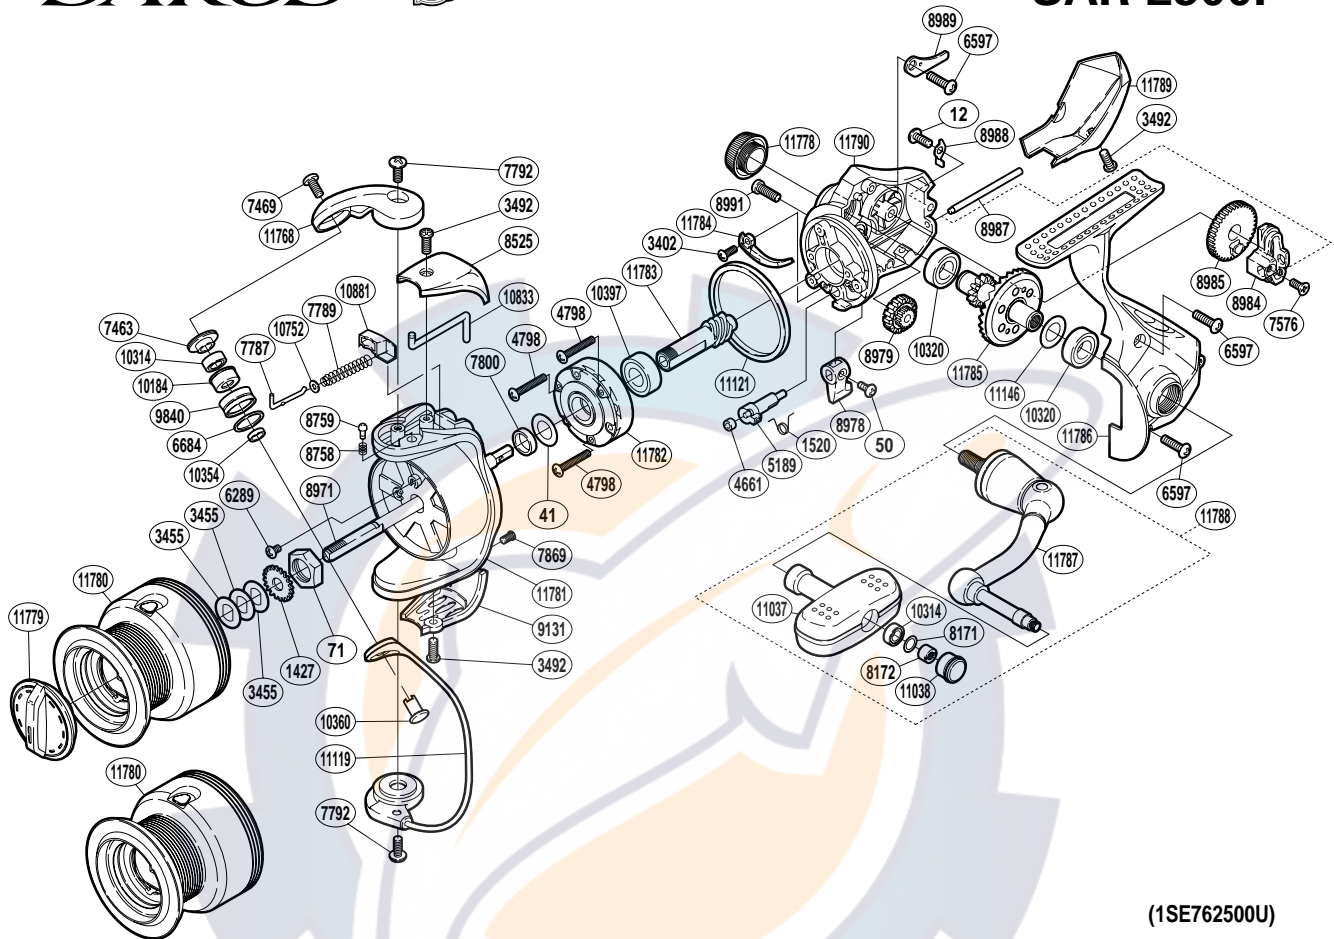

SHIMANO

SAROS S A-RB

SAR-2500F

(1SE762500U)

Part No.	Description	Part No.	Description	Part No.	Description
RD 0012	Screw	RD 8171	Washer	RD10833	Bail Trip Lever
RD 0041	Washer	RD 8172	Handle Knob Nut	RD10881	Bail Spring Seat
RD 0050	Screw	RD 8525	Bail Spring Cover	RD11037	Handle Knob
RD 0071	Rotor Nut	RD 8758	Click Spring	RD11038	Handle Knob Seal
RD 1427	Spool Support	RD 8759	Click Pin	RD11119	Bail Assembly
RD 1520	Anti-Reverse Cam Spring	RD 8971	Main Shaft	RD11121	Friction Ring
RD 3402	Screw	RD 8978	Anti-Reverse Lever	RD11146	Washer
RD 3455	Spool Washer	RD 8979	Idle Gear	RD11768	Bail Arm
RD 3492	Screw	RD 8984	Oscillating Slider	RD11778	Handle Screw Cap
RD 4661	Anti-Reverse Cam Ring	RD 8985	Oscillating Gear	RD11779	Drag Knob
RD 4798	Screw	RD 8987	Oscillating Guide	RD11780	Spool Assembly
RD 5189	Anti-Reverse Cam	RD 8988	Oscillating Guide Retainer	RD11781	Rotor
RD 6289	Screw	RD 8989	Oscillating Guide Plate	RD11782	Roller Clutch Assembly
RD 6597	Screw	RD 8991	Oil Cap	RD11783	Pinion Gear
RD 6684	Line Roller Spacer	RD 9131	Bail Hold Support Guard	RD11784	Bail Trip Strike
RD 7463	Line Roller Washer	RD 9840	Line Roller	RD11785	Drive Gear
RD 7469	Screw	RD10184	Line Roller Bushing	RD11786	Side Cover
RD 7576	Screw	RD10314	Ball Bearing	RD11787	Handle Shank Assembly
RD 7787	Bail Spring Guide A	RD10320	Ball Bearing	RD11788	Handle Assembly
RD 7789	Bail Spring	RD10354	Bearing Spacer	RD11789	Rear Protector
RD 7792	Screw	RD10360	Line Roller Support	RD11790	Body
RD 7800	Rotor Ring	RD10397	Ball Bearing		
RD 7869	Screw	RD10752	Spring Guide A Support		